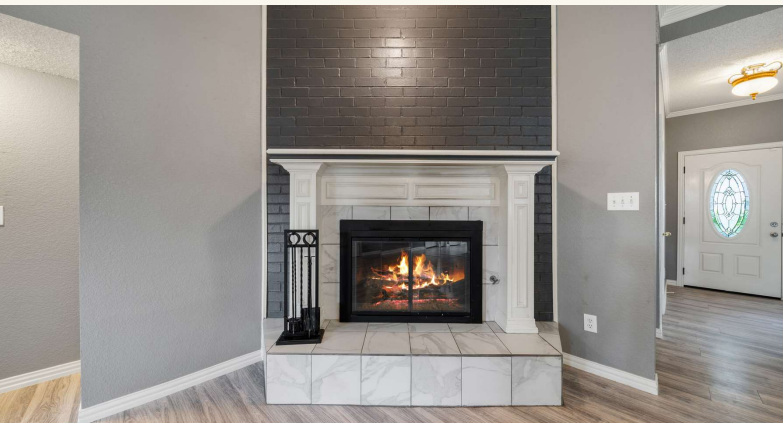

New Listing

Property Features

- 4 Bedrooms
- 2 Bathrooms
- 2 Living Rooms
- 2224 sq ft

1415 Lombardy Way,
Allen, TX 75002